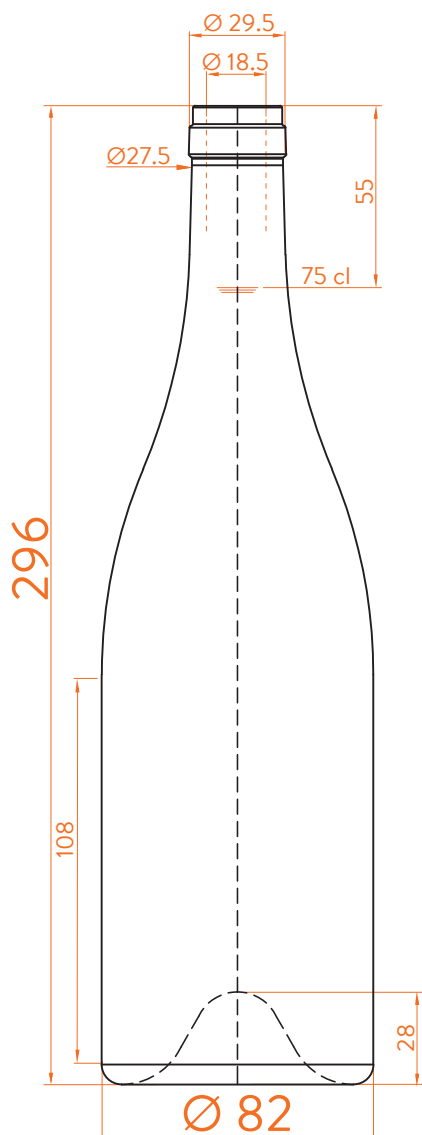

BG TRADITION[®]

estal

www.estal.com
+34 972 821 676

Modelo registrado/
Registered model/
Modèle enregistré

DATOS TÉCNICOS TECHNICAL DATA DONNÉES TECHNIQUES

Peso / Weight / Poids	573 gr
Altura total / Total height / Hauteur totale	296 mm
Diámetro del cuerpo / Body diameter / Diamètre du corps	82 mm
Ø interno boca / Ø inner mouth / Ø intérieur bouche	18,5 mm
Capacidad a verter / Brimfull / Capacité Ras-Bord	772 ml

75 cl

At first the BG TRADITION range is proposed in 75 cl.
Following business opportunities, other sizes - from miniature 5 cl to big sizes 300 cl will be added to the range.

The elements detailed in this document are not contractual. They are only indicative.