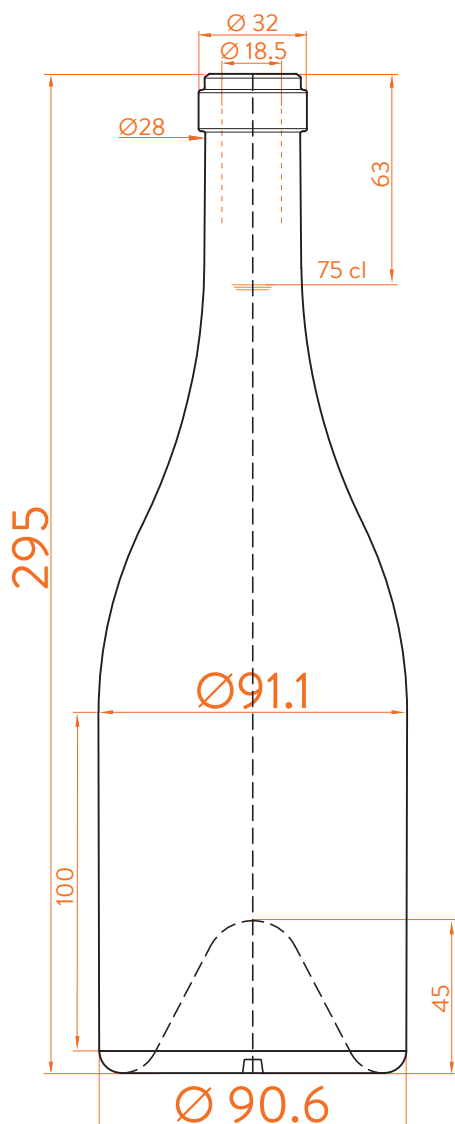

BG VINTAGE®

estal

www.estal.com
+34 972 821 676