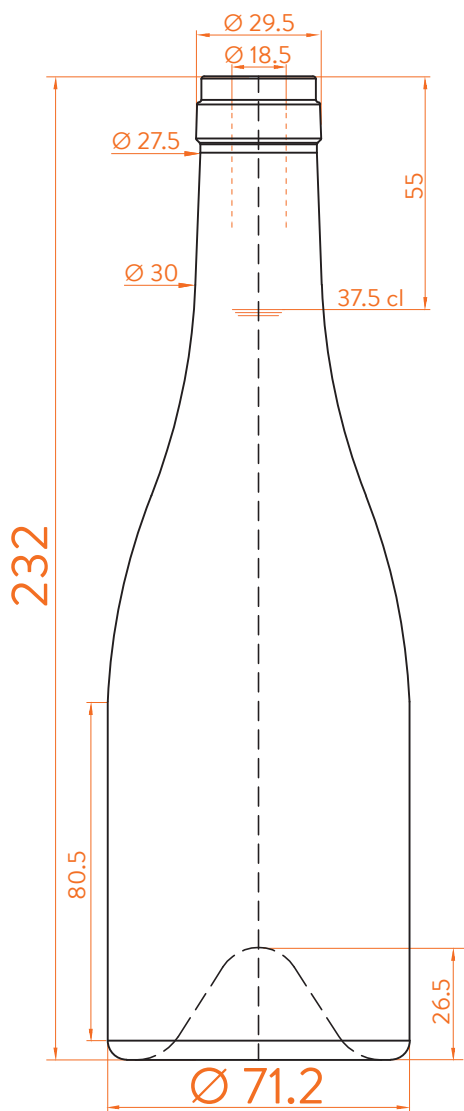

BG SEDUCTION[®]

estal

www.estal.com
+34 972 821 676

Modelo registrado/
Registered model/
Modèle enregistré

Cetie

ANTICO

DATOS TÉCNICOS TECHNICAL DATA DONNÉES TECHNIQUES

Peso / Weight / Poids	400 gr
Altura total / Total height / Hauteur totale	232 mm
Diámetro del cuerpo / Body diameter / Diamètre du corps	71,2 mm
Ø interno boca / Ø inner mouth / Ø intérieur bouche	18,5 mm
Capacidad a verter / Brimfull / Capacité Ras-Bord	392 ml

37.5 cl

At first the BG SEDUCTION range is proposed in 37.5 cl.
Following business opportunities, other sizes - from miniature 5 cl to big sizes 300 cl will be added to the range.

The elements detailed in this document are not contractual. They are only indicative.