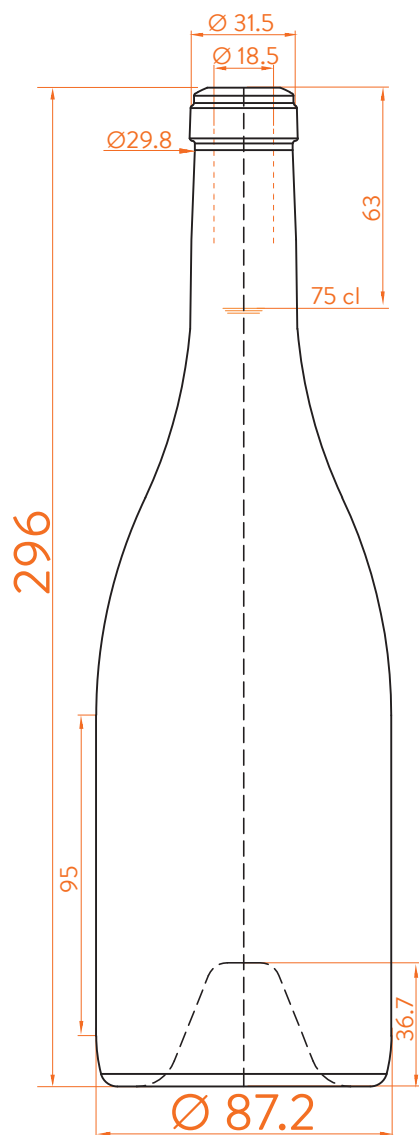

BG CLAIRE®

estal

www.estal.com
+34 972 821 676