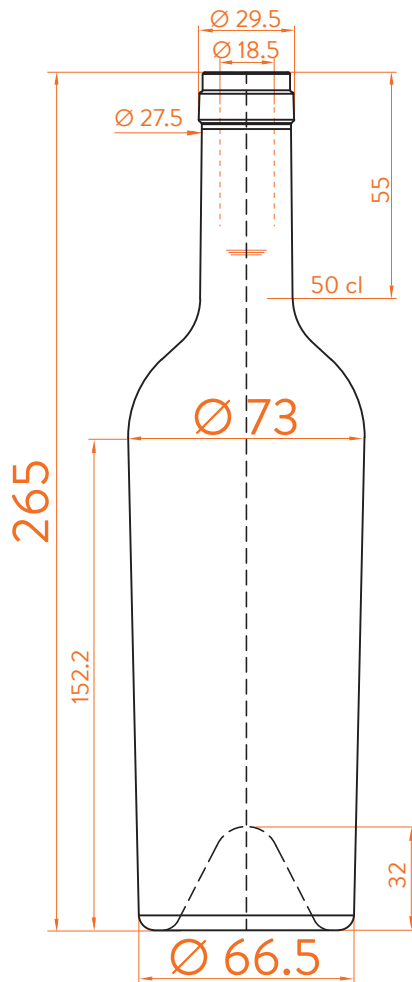

BD VENUS PESANTE®

estal

www.estal.com
+34 972 821 676