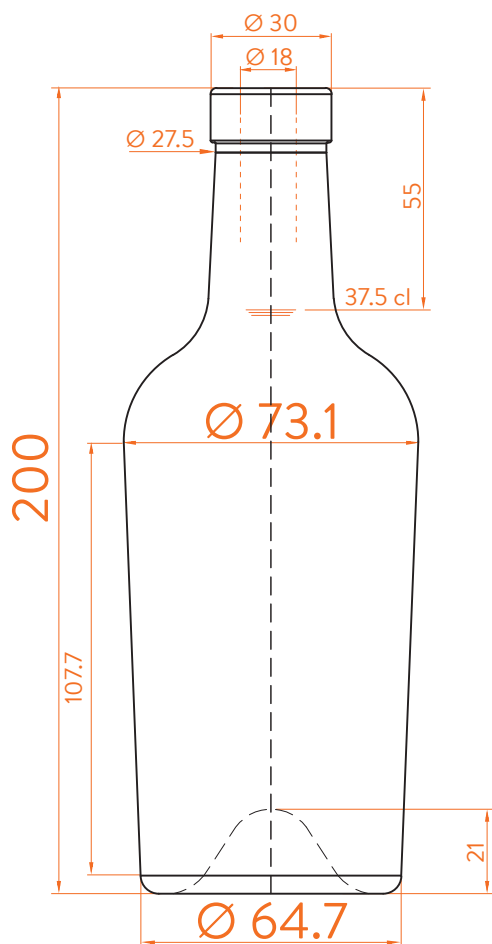

BD SEDNA®

estal

www.estal.com
+34 972 821 676