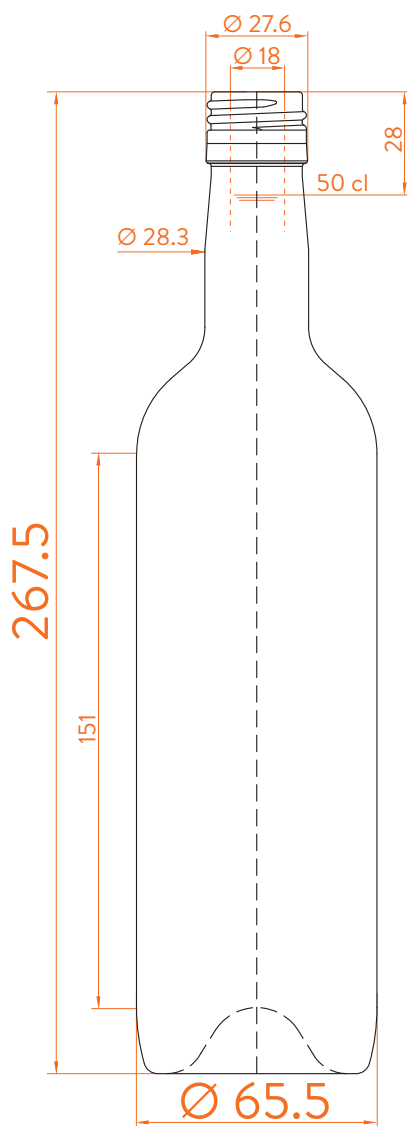

BD LANGEN BVS®

estal

www.estal.com
+34 972 821 676