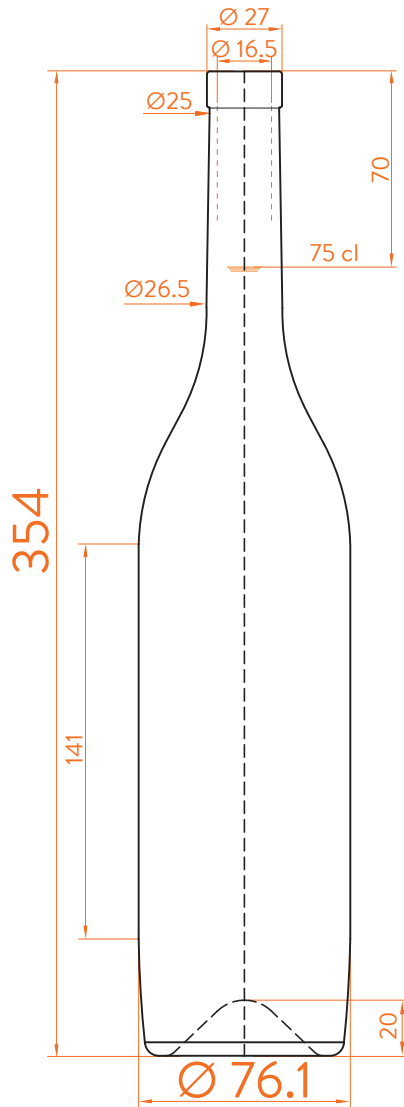

BD IRIS®

estal

www.estal.com
+34 972 821 676