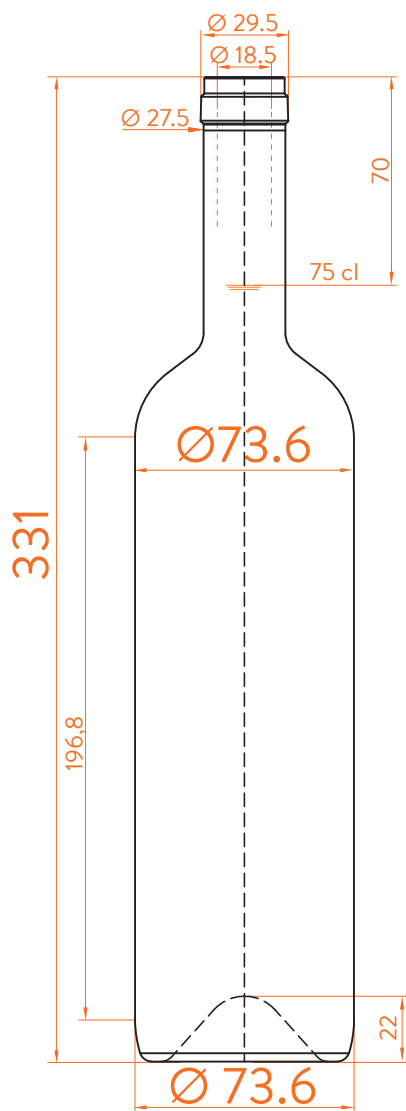

BD ERIS®

estal

www.estal.com
+34 972 821 676