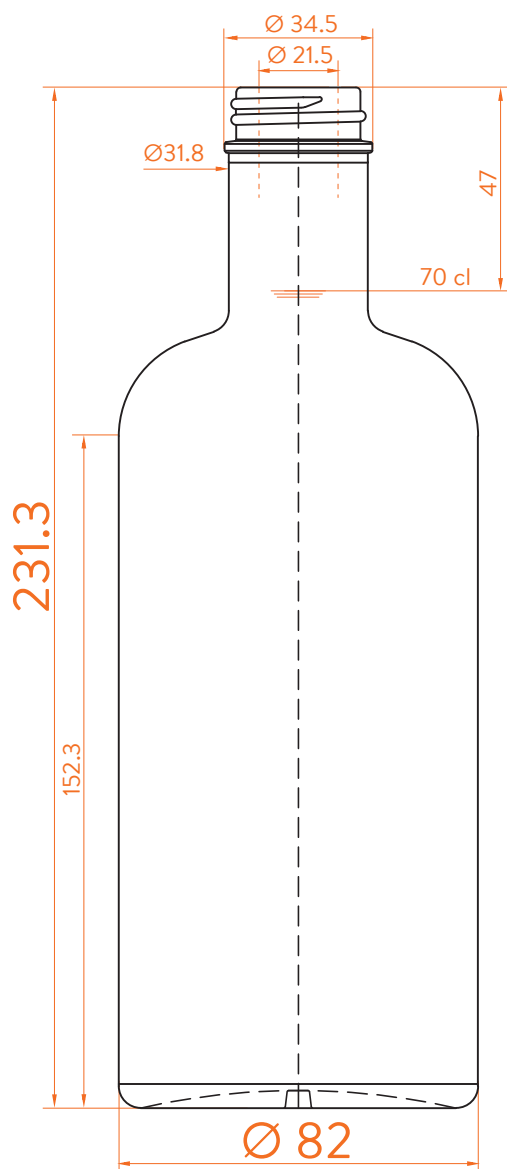

TERRA ©

estal

www.estal.com
+34 972 821 676

Modelo registrado/
Registered model/
Modèle enregistré

DATOS TÉCNICOS TECHNICAL DATA DONNÉES TECHNIQUES

| | |
|--|----------|
| Peso / Weight / Poids | 520 gr |
| Altura total / Total height / Hauteur totale | 231.3 mm |
| Diámetro del cuerpo / Body diameter / Diamètre du corps | 82 mm |
| Ø interno boca / Ø inner mouth / Ø intérieur bouche | 20,6 mm |
| Capacidad a verter / Brimfull / Capacité Ras-Bord | 720 ml |

70 cl

At first the TERRA range is proposed in 50, 70, 75, 100 and 300 cl.
Following business opportunities, other sizes - from miniature 5 cl to big sizes 300 cl will be added to the range.

The elements detailed in this document are not contractual. They are only indicative.