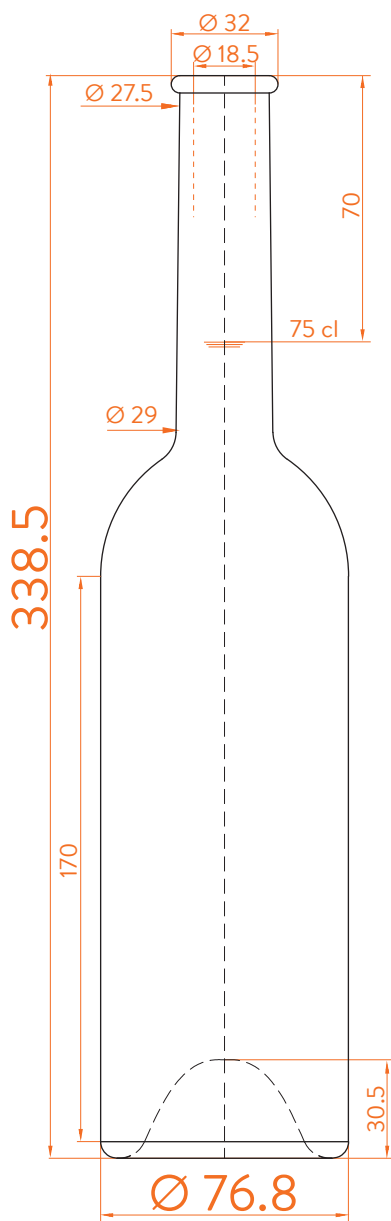

OPERA[®]

estal

www.estal.com
+34 972 821 676

Modelo registrado/
Registered model/
Modèle enregistré

Special

EXTRA FLINT

DATOS TÉCNICOS TECHNICAL DATA DONNÉES TECHNIQUES

Peso / Weight / Poids

500 gr

Altura total / Total height / Hauteur totale

338,5 mm

Diámetro del cuerpo / Body diameter / Diamètre du corps

76 ,8 mm

Ø interno boca / Ø inner mouth / Ø intérieur bouche

18,5 mm

Capacidad a verter / Brimfull / Capacité Ras-Bord

777 ml

75 cl

At first the OPERA range is proposed in 50, 70 and 75 cl.

Following business opportunities, other sizes - from miniature 5 cl to big sizes 300 cl will be added to the range.

The elements detailed in this document are not contractual. They are only indicative.