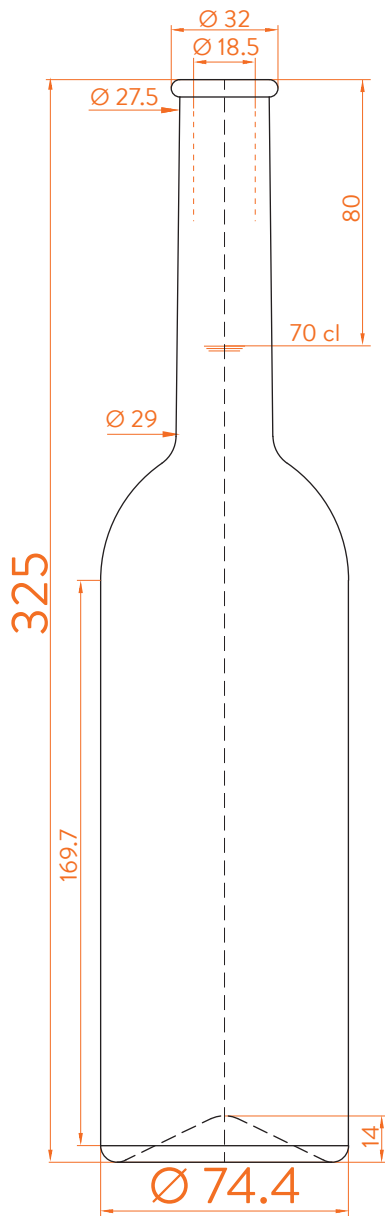

OPERA[®]

estal

www.estal.com
+34 972 821 676

Modelo registrado/
Registered model/
Modèle enregistré

Special

EXTRA FLINT

DATOS TÉCNICOS TECHNICAL DATA DONNÉES TECHNIQUES

Peso / Weight / Poids	500 gr
Altura total / Total height / Hauteur totale	325 mm
Diámetro del cuerpo / Body diameter / Diamètre du corps	74,4 mm
Ø interno boca / Ø inner mouth / Ø intérieur bouche	18,5 mm
Capacidad a verter / Brimfull / Capacité Ras-Bord	720 ml

70 cl

At first the OPERA range is proposed in 70 and 75 cl.
Following business opportunities, other sizes - from miniature 5 cl to big sizes 300 cl will be added to the range.

The elements detailed in this document are not contractual. They are only indicative.