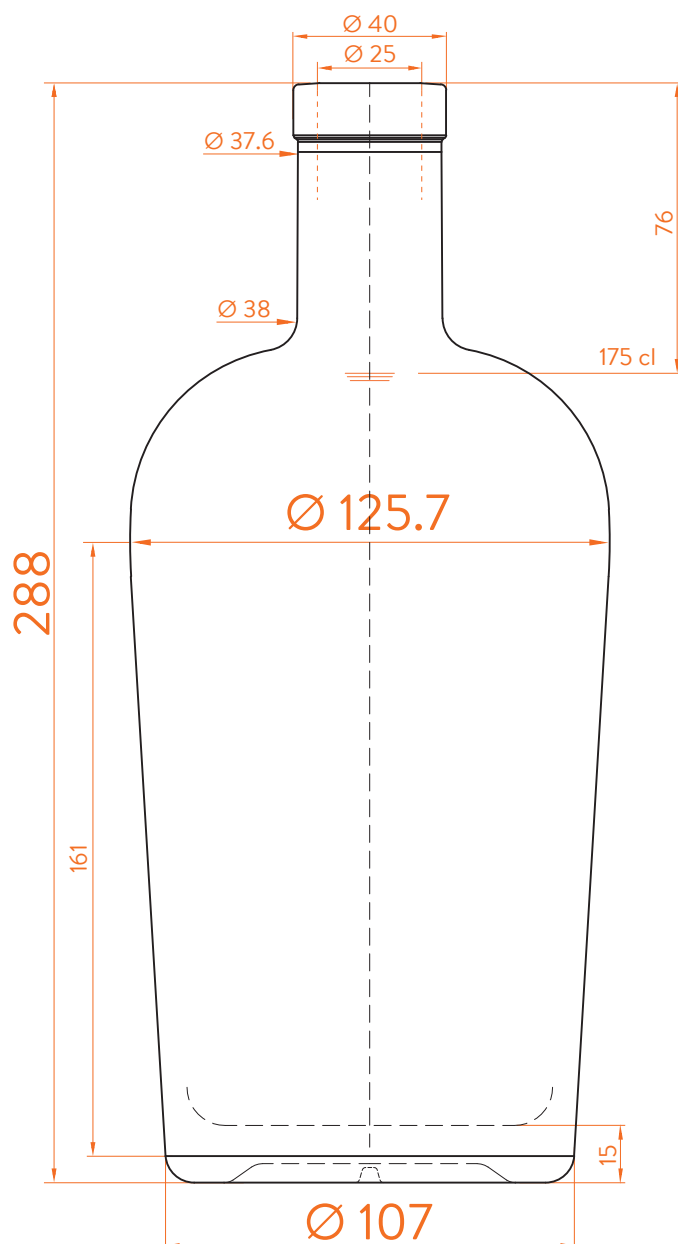

TEO®

estal

www.estal.com
+34 972 821 676