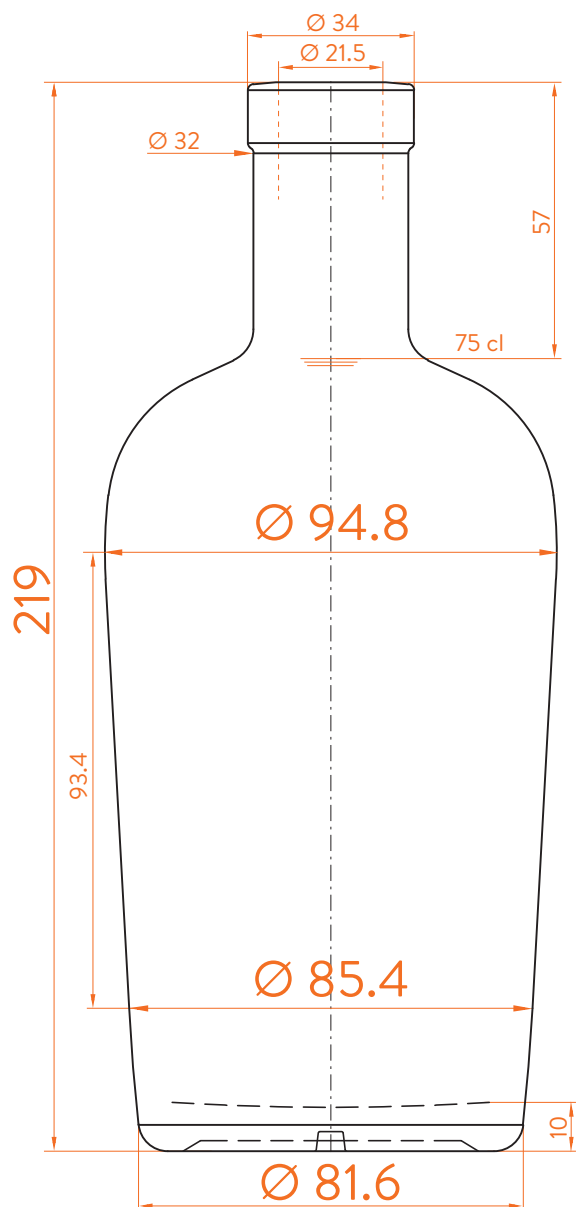

TEO®

estal

www.estal.com
+34 972 821 676