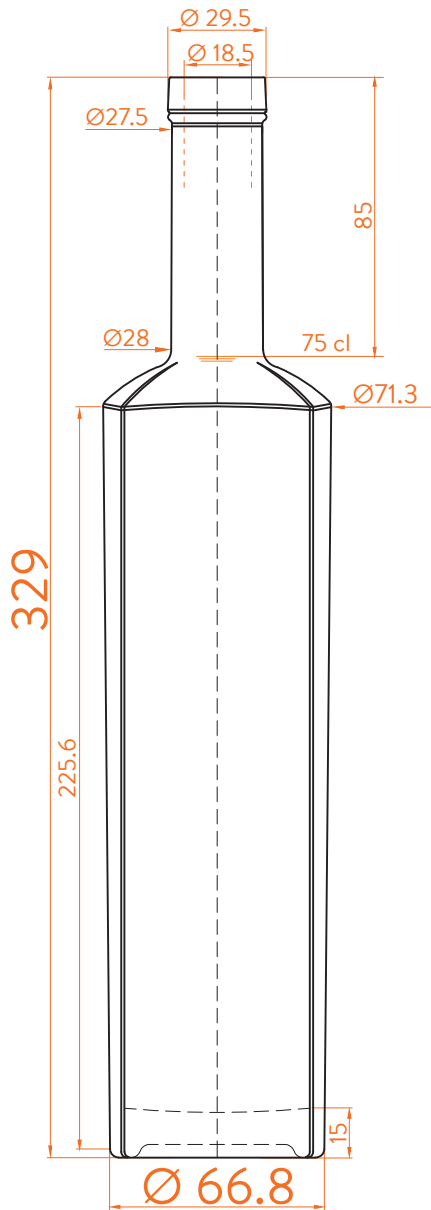

SQUADRA ©

estal

www.estal.com
+34 972 821 676

Modelo registrado/
Registered model/
Modèle enregistré

EXTRA FLINT

DATOS TÉCNICOS TECHNICAL DATA DONNÉES TECHNIQUES

Peso / Weight / Poids

750 gr

Altura total / Total height / Hauteur totale

329mm

Diámetro del cuerpo / Body diameter / Diamètre du corps

66,8 / 71,3 mm

Ø interno boca / Ø inner mouth / Ø intérieur bouche

18,5 mm

Capacidad a verter / Brimfull / Capacité Ras-Bord

774 ml

75 cl

At first the SQUADRA range is proposed in 70 and 75 cl.
Following business opportunities, other sizes - from miniature 5 cl to big sizes 300 cl will be added to the range.

The elements detailed in this document are not contractual. They are only indicative.